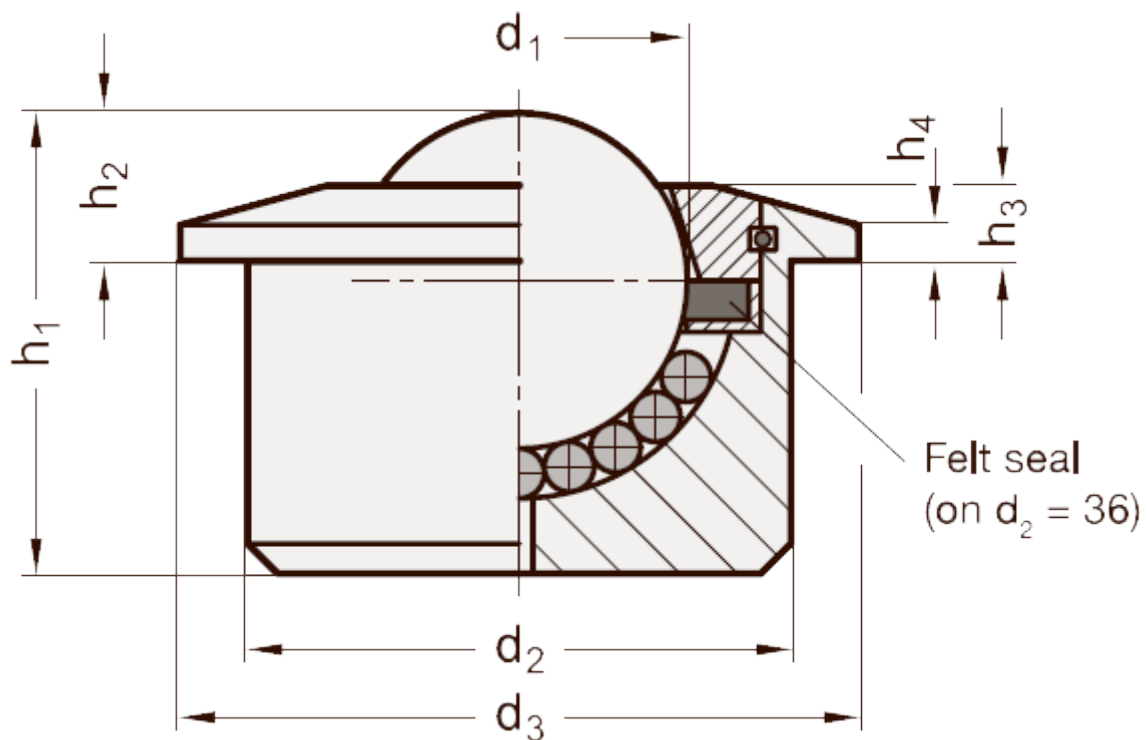

Article number: 20609044

Description: E+G Ball transfer unit
GN 509.1-60-NNI - St. Steel

Measures

d_1	= 60
$d_2 \pm 0.08$	= 100
d_3	= 117
$h_1 \pm 0.3$	= 77.5
$h_2 \pm 0.3$	= 30
$h_3 \pm 0.3$	= 15
h_4	= 10
Max load (N)	= 10000

Size	= 60
Weight in (g)	= 3840